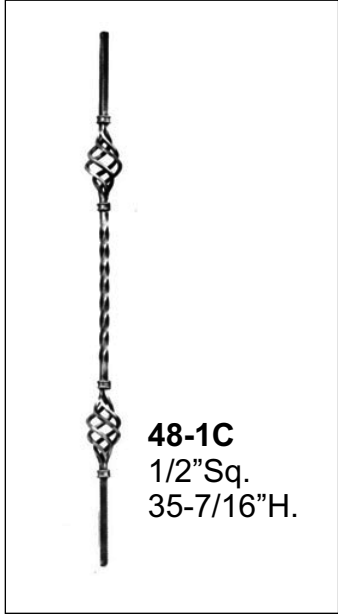

HIGHLAND STEEL & ORNAMENTAL SUPPLY, INC.

2621 S. Highland Dr L.V., NV 89109

Tel (702) 894-9360 Fax (702) 894-9363