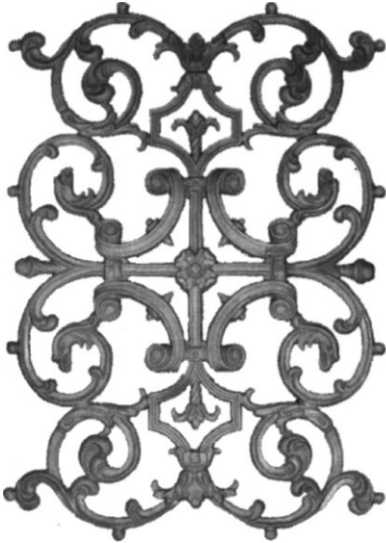

BIRD OF PARADISE

ALUMINUM CASTINGS

Aluminum Casting dimensions may vary.

AC.179
31-1/4" H.
21-1/4" W.