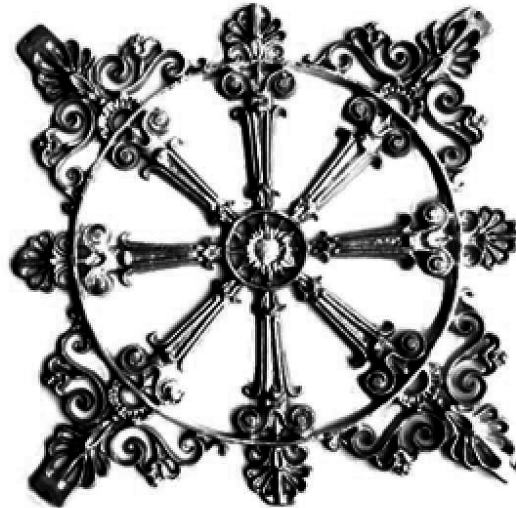

AC.127
15-1/2" H.
15-1/2" W.

AC.126
26-1/2"H.
11" W.

AC.129
27-1/2" X 19-3/4"H.

AC.243
14" H.
7-1/4" W.

AC.133
27-1/2" X 7-1/2"H.

AC.134
25"H. x 8-1/2"

AC.139
26"H. x 10-1/2"

HIGHLAND STEEL & ORNAMENTAL SUPPLY, INC.

AC.183
25" H.
8-3/4" W.

AC.184
29-1/2" H.
14-1/2" W.

AC.185
21" H.
21" W.

AC.236
22" H.
8" W.

AC.191
11-1/2" H.
29-1/2" W.

AC.243
14" H.
7-1/4" W.

HIGHLAND STEEL & ORNAMENTAL SUPPLY, INC.

2621 S. Highland Dr L.V., NV 89109