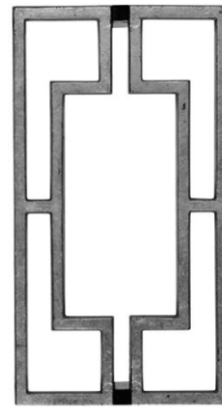

AC.168
13-3/4"H
7-1/2" W
-1/2"
-3/4"