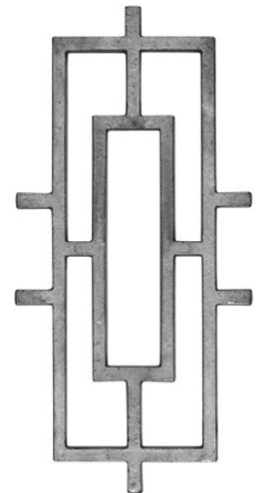

AC169
20"H.
8-1/4"W

HIGHLAND STEEL & ORNAMENTAL SUPPLY, INC.

2621 S. Highland Dr L.V., NV 89109

Tel (702) 894-9360 Fax (702) 894-9363