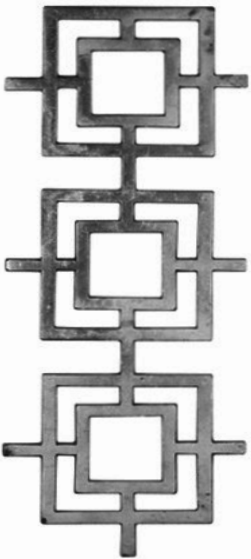

AC.183
25" H.
8-3/4" W.

AC.184
29-1/2" H.
14-1/2" W.

AC.185
21" H.
21" W.

AC.236
22" H.
8" W.

AC.191
11-1/2" H.
29-1/2" W.

AC.243
14" H.
7-1/4" W.

HIGHLAND STEEL & ORNAMENTAL SUPPLY, INC.

2621 S. Highland Dr L.V., NV 89109

Tel (702) 894-9360 Fax (702) 894-9363

MODERN ALUMINUM CASTINGS

Aluminum Casting dimensions may vary.

AC.238
18"H
9-3/4" W

AC.240
15"H
15" W

AC.146
25-1/4"H.
10-1/2"

AC.171
27"H
8" W

AC.166
22-5/8"H.
8-3/4" W.

PONTALBA

ALUMINUM CASTINGS

Aluminum Casting dimensions may vary.

AC.135
19-3/4"H. x 6-1/2"

AC.138
25-1/2" H.
7-1/2" W.

AC.139
26"H. x 10-1/2"

AC.140
26" H.
10-1/2" W.

AC.146
25-1/4"H.
10-1/2"

195
4" X 4"W.

196
6-1/4" X 8"W.

Aluminum Casting dimensions may vary.

210
16-1/4" X 6-3/4"W.

211
16-1/2" X 7"W.

187
9-1/4" X 5"W.

245
15-1/4" X 7"W.

244
6-5/8" X 5-1/4"W.